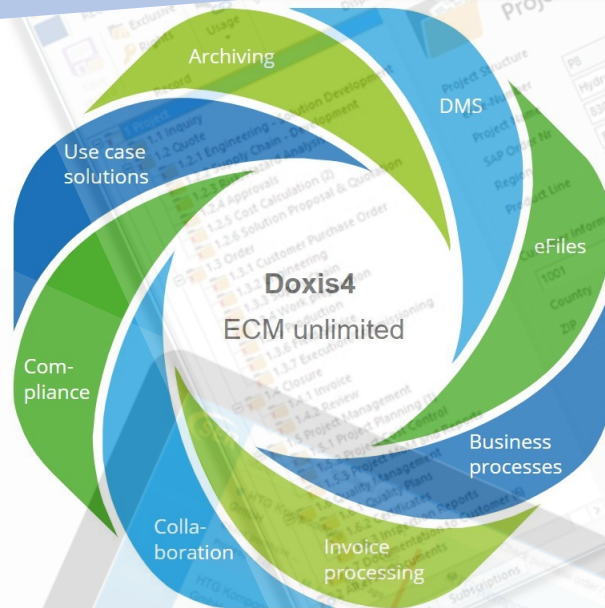

Doxis4® ECM Starter Pack

Central Repository

A centralized source of information (Data and Documents) that is governed by encryption, security, and access rights

Configurable

Can be utilized for:

- Document Management
- Records Management
- Case Management
- E-mail Management
- Project Operations
- HR Operations
- and much more

Licenses

The starter package is sufficient to handle up to 30 users

Scalable

The starter package is scalable to 1000's of users, distributed servers, and unlimited storage allocation

Modular

Additional modules can be added as required

- Workflow
- Full Text Mining
- File Import
- SharePoint Connector
- SAP
- more.....

Included modules:

- Base Services
- Version Control
- Retention Services
- Audit Trail Services
- Advanced Security
- Notification Services
- Folder and Relationship Services
- 500GB storage allocation
- Microsoft Office Integration
- Microsoft Outlook Integration
- Doxis4® Designer
- Desktop, Browser and Mobile client interfaces

Doxis4®, from SER Group, is a leading Enterprise Content Management (ECM) platform that is listed on the Gartner Group Magic Quadrant of Content Services.

Utilizing Metadata (also known as Tags), users can store and retrieve information based on what that information is and not where it is.

Doxis4® also allows the presentation of metadata controlled "Virtual folders" for those users more comfortable with Windows Explorer style.

Doxis4® is the perfect solution for an organizations' Information Management needs

Doxis4® Retention Service

Doxis4® Service for managing retention periods and retention rules.

Doxis4® Audit Trail Service

Doxis4® Service for journalizing all changes applied to **Doxis4®** information objects including changes of user configurations and access rights.

Doxis4® Notification Service

Notification service for document changes, new entries in workbaskets and updated search results.

Folder & Relationship Service

Central service to establish links between **Doxis4®** information objects, including Master cover sheet and associated objects

Sales@enarainc.com   www.enarainc.com
613.963.0421

ENARA
ENARA TECHNOLOGIES